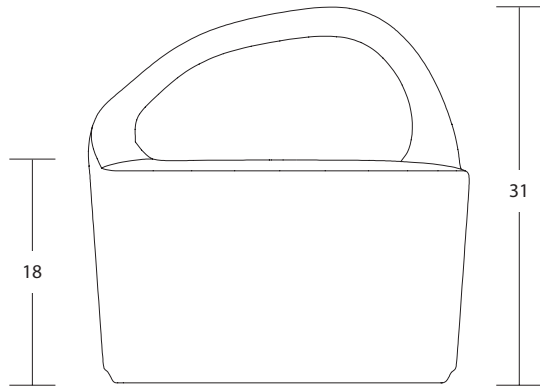

G / BSG

[view collection page](#)

Customer Care 800-859-7510 | www.fc.studio

freshcoast collection

BEACH STONES

MODEL/H

SPECIFICATIONS /

UPHOLSTERY OPTIONS [view here](#)