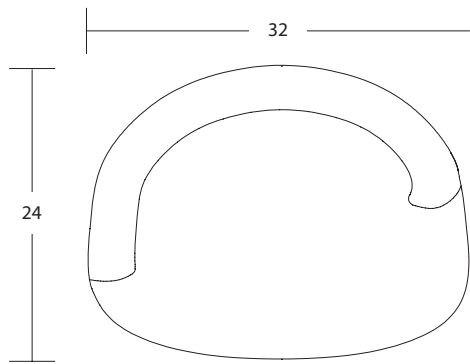

G / BSG

[view collection page](#)

Customer Care 800-859-7510 | www.fc.studio

freshcoast collection

BEACH STONES

MODEL/H

SPECIFICATIONS /

UPHOLSTERY OPTIONS [view here](#)