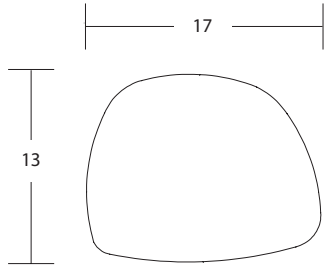

BASE FINISH

Black textured powder coat

I / BSI

[view collection page](#)

Customer Care 800-859-7510 | www.fc.studio

freshcoast collection

BEACH STONES

MODEL / J (upholstered w/ solid surface top)