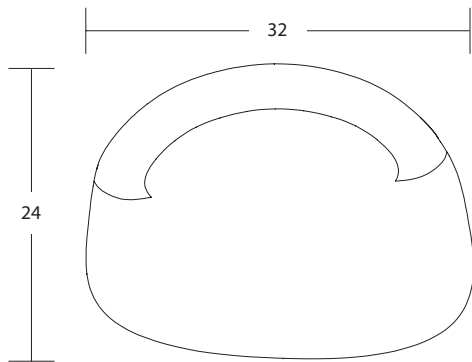

freshcoast collection

BEACH STONES

MODEL / **F**

SPECIFICATIONS /

UPHOLSTERY OPTIONS [view here](#)

Camira
Carnegie
C.F. Stinson
Green Hides
Maharam
Unika Vaev
COM/COL

BASE FINISH

Black textured powder coat

F / BSF

[view collection page](#)

Customer Care 800-859-7510 | www.fc.studio