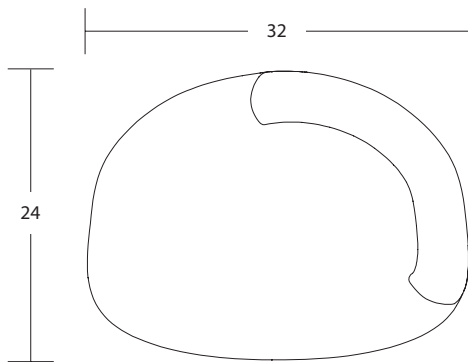

**CASTER OPTIONS**

Hard floor  
Soft floor

**E with Casters** / BSEM

[view collection page](#)

Customer Care 800-859-7510 | [www.fc.studio](http://www.fc.studio)

freshcoast collection