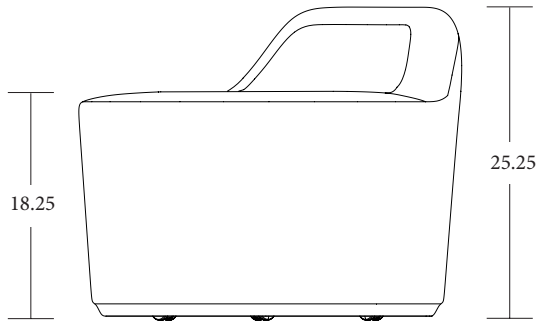

**CASTER OPTIONS**

Hard floor  
Soft floor

**E with Casters** / BSEM

[view collection page](#)

Customer Care 800-859-7510 | [www.fc.studio](http://www.fc.studio)

freshcoast collection