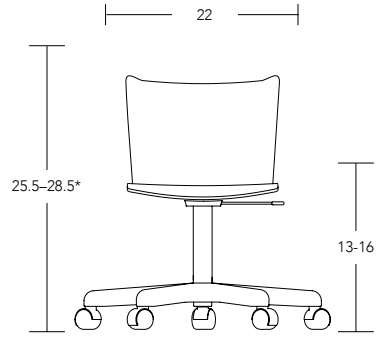

Crystal Chair /CYC
+ Upholstered Seat Pad /CYCU

[view collection page](#)

Customer Care 800-859-7510 | www.fc.studio

freshcoast collection

CRYSTAL

MODEL / **Task Base**

Crystal Chair /CYC
+ **Upholstered Seat Pad** /CYCU