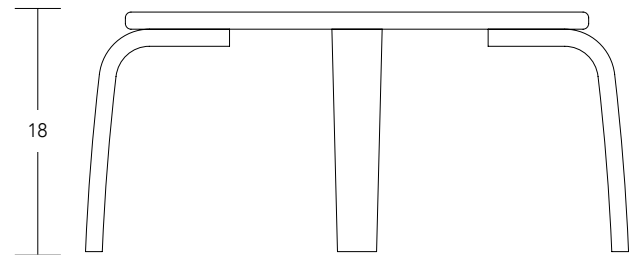

freshcoast collection

CRYSTAL

MODEL / **Low Table**

Crystal Stool / CYLT

SPECIFICATIONS /

TOP SURFACE FINISH OR COLOR OPTIONS

freshcoast Wood Finishes [view transparent](#) | [view semi-transparent](#)

Laminate [view here](#)

Marker Board

TABLE HEIGHTS

20"

22"

25"

EDGE OPTIONS [view here](#)

vinyl edge

wood edge

BASE FINISH OPTIONS

freshcoast Wood Finishes [view transparent](#) | [view semi-transparent](#)

TOP SIZE OPTIONS

Round

26 dia

36 dia

42 dia

[view collection page](#)

Customer Care 800-859-7510 | www.fc.studio