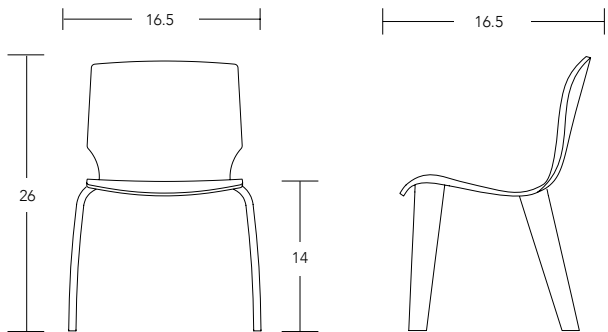

SHELL ART OPTIONS [view here](#)

Shell art is not available on fully upholstered models

SEAT HEIGHT OPTIONS

12"
14"
16"

BASE FINISH OPTIONS

freshcoast Wood Finishes [view transparent](#) | [view semi-transparent](#)