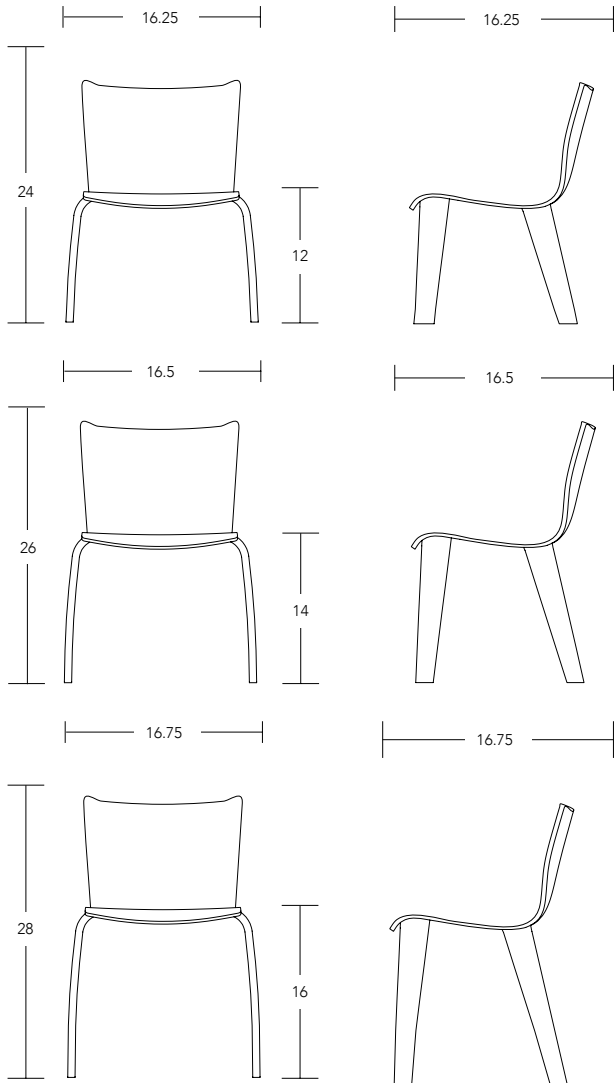

freshcoast collection

CRYSTAL

MODEL / Wood Base, Bow Shell

SPECIFICATIONS /

SHELL OPTIONS

freshcoast Wood Finishes [view transparent](#) | [view semi-transparent](#)

UPHOLSTERY OPTIONS [view here](#)

(SEAT PAD)

Camira
Carnegie
C.F. Stinson
Green Hides
Maharam
Unika Vaev
COM/COL

SHELL ART OPTIONS [view here](#)

Shell art is not available on fully upholstered models

SEAT HEIGHT OPTIONS

12"
14"
16"

BASE FINISH OPTIONS

freshcoast Wood Finishes [view transparent](#) | [view semi-transparent](#)

Crystal Chair / CYC
+ Upholstered Seat Pad / CYCU

[view collection page](#)

Customer Care 800-859-7510 | www.fc.studio