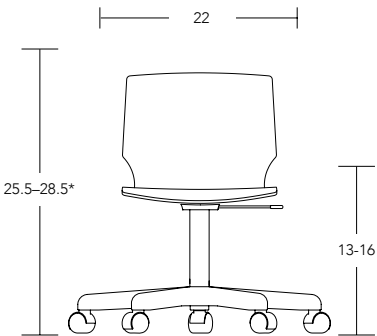

Crystal Chair /CYC
+ Upholstered Seat Pad /CYCU

[view collection page](#)

Customer Care 800-859-7510 | www.fc.studio

freshcoast collection

CRYSTAL

MODEL / **Task Base**

Crystal Chair /CYC
+ **Upholstered Seat Pad** /CYCU