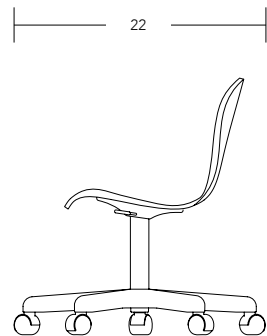

Crystal Chair /CYC
+ Upholstered Seat Pad /CYCU

[view collection page](#)

Customer Care 800-859-7510 | www.fc.studio

freshcoast collection

CRYSTAL

MODEL / **Task Base**

Crystal Chair /CYC
+ **Upholstered Seat Pad** /CYCU