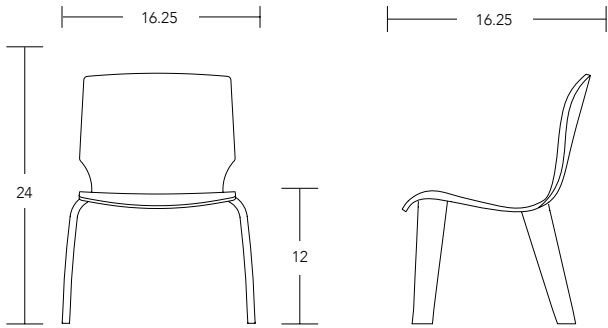

SHELL ART OPTIONS [view here](#)

Shell art is not available on fully upholstered models

SEAT HEIGHT OPTIONS

12"
14"
16"

BASE FINISH OPTIONS

freshcoast Wood Finishes [view transparent](#) | [view semi-transparent](#)