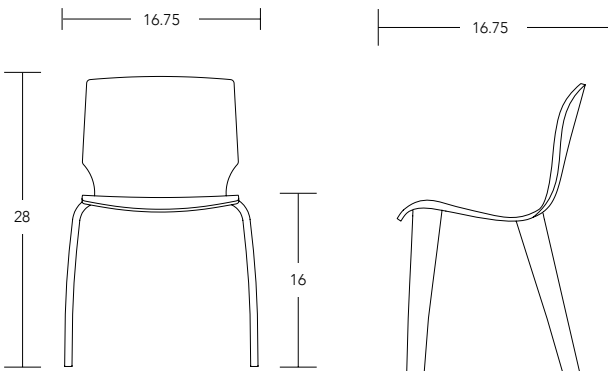

SHELL ART OPTIONS [view here](#)

Shell art is not available on fully upholstered models

SEAT HEIGHT OPTIONS

12"
14"
16"

BASE FINISH OPTIONS

freshcoast Wood Finishes [view transparent](#) | [view semi-transparent](#)