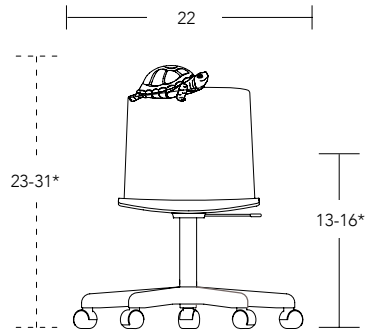

*overall chair height varies based upon the individual eve creature

[view collection page](#)

Customer Care 800-859-7510 | www.fc.studio

freshcoast collection

EVE

MODEL / **Task Base**

Task Base / EV-T
+ Upholstered Seat Onlay / EVU-T