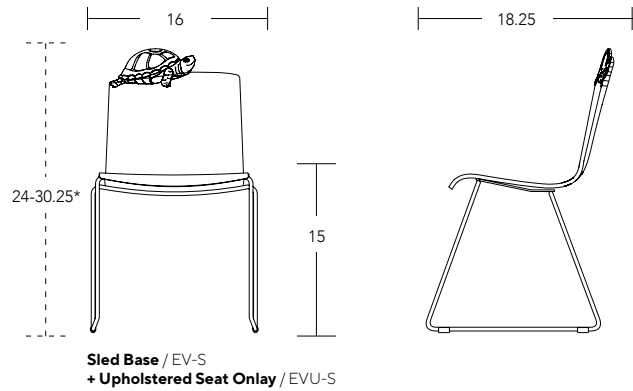

freshcoast collection

EVE

MODEL / **Sled Base**

SPECIFICATIONS /

VENEER OPTIONS

Wood shell (excluding creature) is finished in Natural (11).

Each creature's primary finish color is indicated on shell art page. Please note that freshcoast may use additional color to emphasize details and enhance the appearance of the creature.

UPHOLSTERED SEAT PAD OPTIONS [view here](#)

Brentano
Camira
Carnegie
C.F. Stinson
Green Hides
Maharam
Unika Vaev
COM/COL

SHELL STYLE [view here](#)

12 creatures

BASE OPTIONS [view here](#)

Black powder coat
Sterling powder coat

*overall chair height varies based upon the individual eve creature

[view collection page](#)

Customer Care 800-859-7510 | www.fc.studio