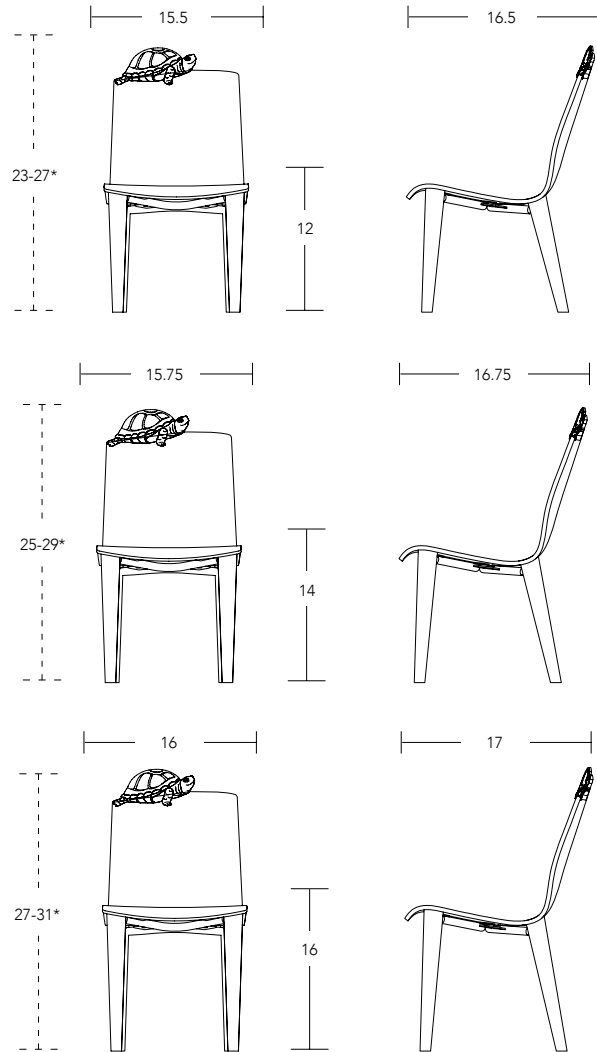

MODEL / Wood Base

Wood Base / EV-W
+ Upholstered Seat Only / EVU-W

*overall chair height varies based upon the individual eve creature

[view collection page](#)

Customer Care 800-859-7510 | www.fc.studio

SPECIFICATIONS /