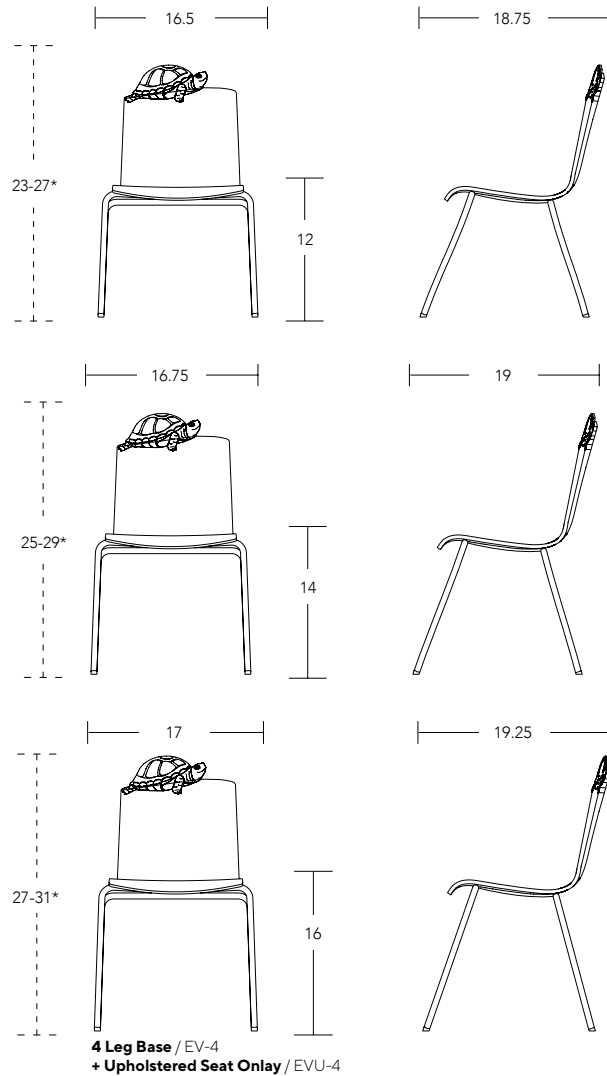

UPHOLSTERED SEAT PAD OPTIONS [view here](#)

Brentano
Camira
Carnegie
C.F. Stinson
Green Hides
Maharam
Unika Vaev
COM/COL

SEAT HEIGHT OPTIONS

12"
14"
16"

SHELL STYLE [view here](#)

12 creatures

WOOD BASE OPTIONS [view here](#)

Natural (11)

EVE

MODEL / 4 Leg Base

*overall chair height varies based upon the individual eve creature

[view collection page](#)

Customer Care 800-859-7510 | www.fc.studio

SPECIFICATIONS /

VEENER OPTIONS