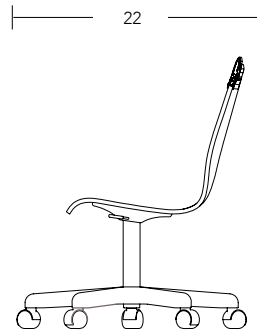

*overall chair height varies based upon the individual eve creature

[view collection page](#)

Customer Care 800-859-7510 | www.fc.studio

freshcoast collection

EVE

MODEL / **Task Base**

Task Base / EV-T
+ Upholstered Seat Onlay / EVU-T