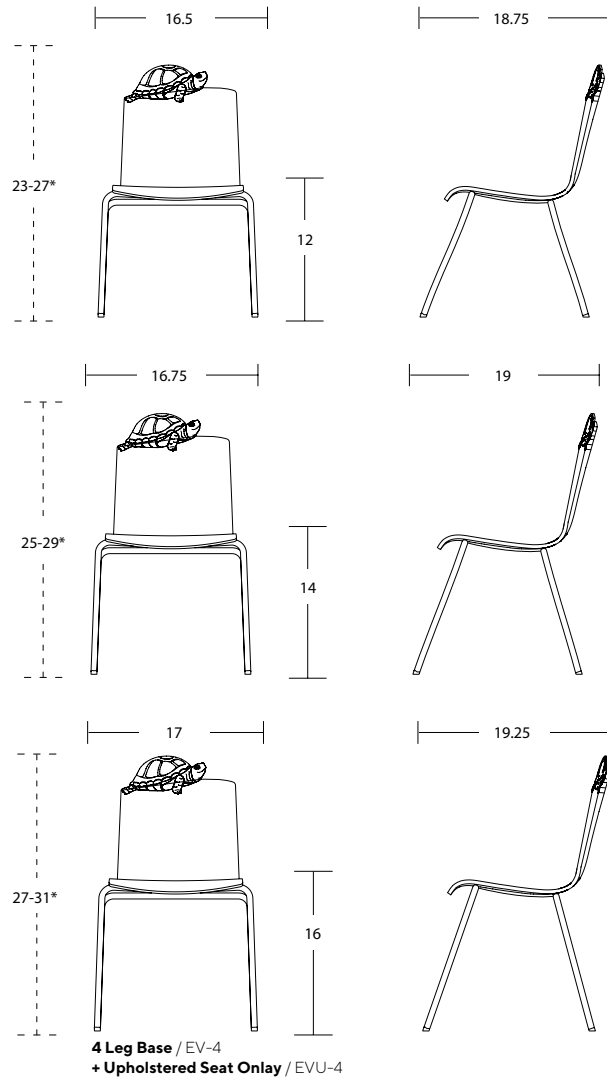

EVE

MODEL / 4 Leg Base

*overall chair height varies based upon the individual eve creature

[view collection page](#)

Customer Care 800-859-7510 | www.fc.studio

SPECIFICATIONS /

VENEER OPTIONS

Wood shell (excluding creature) is finished in Natural (11). Each creature's primary finish color is indicated on shell art page. Please note that freshcoast may use additional color to emphasize details and enhance the appearance of the creature.

UPHOLSTERED SEAT PAD OPTIONS [view here](#)

Brentano
Camira
Carnegie
C.F. Stinson
Green Hides
Maharam
Unika Vaev
COM/COL

SEAT HEIGHT OPTIONS

12"
14"
16"

SHELL STYLE [view here](#)

12 creatures

BASE OPTIONS [view here](#)

Powder coat finishes