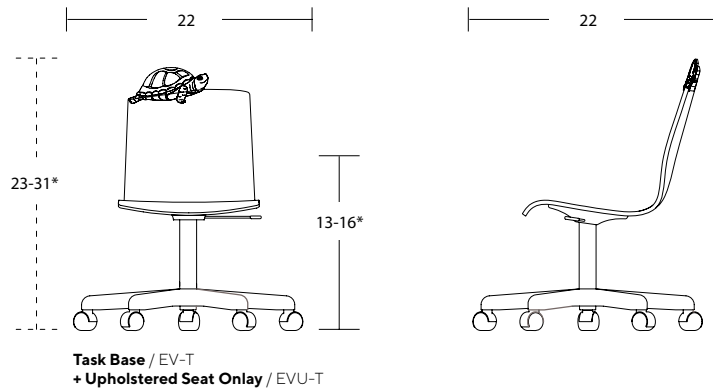

freshcoast collection

EVE

MODEL / **Task Base**

SPECIFICATIONS /

VENEER OPTIONS

Wood shell (excluding creature) is finished in Natural (11).
Each creature's primary finish color is indicated on shell art page. Please note that freshcoast may use additional color to emphasize details and enhance the appearance of the creature.

UPHOLSTERED SEAT PAD OPTIONS [view here](#)

Brentano
Camira
Carnegie
C.F. Stinson
Green Hides
Maharam
Unika Vaev
COM/COL

SHELL STYLE [view here](#)

12 creatures

BASE OPTIONS [view here](#)

Powder coat finishes

*overall chair height varies based upon the individual eve creature

[view collection page](#)

Customer Care 800-859-7510 | www.fc.studio