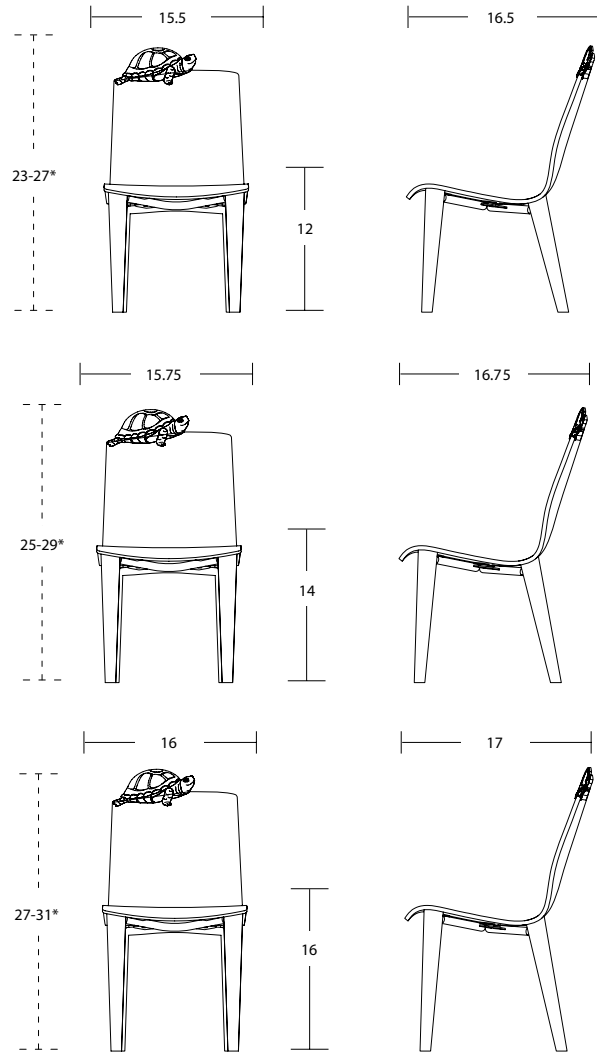

# EVE

MODEL / Wood Base

Wood Base / EV-W  
+ Upholstered Seat Only / EVU-W

\*overall chair height varies based upon the individual eve creature

[view collection page](#)

Customer Care 800-859-7510 | [www.fc.studio](http://www.fc.studio)