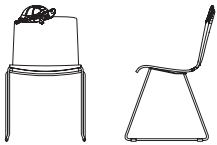

W17 D19.25 H27-31*

eve	model	com/col	a	b	c	d	e	f	g	h	i	j	k	l
16" seat height, four leg steel base, upholstered seat pad	EVU-4	\$816	845	860	873	887	902	916	931	945	958	973	988	1002

COM yardage: ½ yd.
Contact freshcoast customer care for COL requirements, textile testing requirements and yardage requirements for textiles with repeats.

W17 D19.25 H27-31*

*overall chair height varies based upon the selected eve creature

to specify: please refer to pages 3-4 for complete specifying information. Specify all products by their product code.

pricing effective: January 2024

15 inch seat height - sled base

eve	model	list price/grade	list
15" seat height, wire sled base W16 D18.25 H24-25*	EV-S	black	\$762
		sterling	\$794

curve	model	list price/grade	com/col	a	b	c	d	e	f	g	h	i	j	k	l
15" seat height, wire sled base, upholstered seat pad W16 D18.25 H24-25*	EVU-S	black	\$873	902	916	931	945	958	973	988	1002	1016	1030	1044	1059
		sterling	\$906	934	948	964	977	991	1005	1019	1034	1048	1062	1077	1090