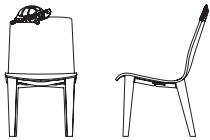

SHELL STYLE

Wetland, Beaver (P001)

SEAT HEIGHT

15 inch seat height (SH15)

BASE TYPE

Wire Sled (S)

BASE FINISH

Sterling (ST)

UPHOLSTERED SEAT PAD SELECTION

When applicable

12 inch seat height

eve	model	list
12" seat height, solid wood base	EV-W	\$830

W15.5 D16.5 H23-27*

eve	model	com/col	a	b	c	d	e	f	g	h	i	j	k	l
12" seat height, solid wood base, upholstered seat pad	EVU-W	\$931	959	974	989	1004	1018	1034	1047	1062	1077	1091	1107	1121