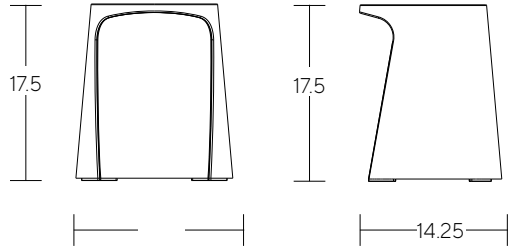

freshcoast collection

HANDY

MODEL/ Stool

Polypropylene Shell / HFC-P-SH17