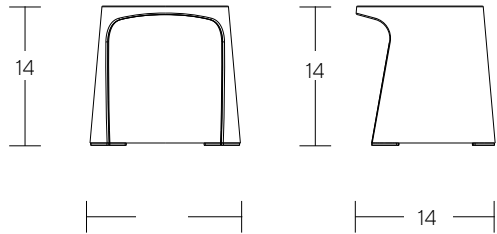

Polypropylene Shell / HFC-P-SH14