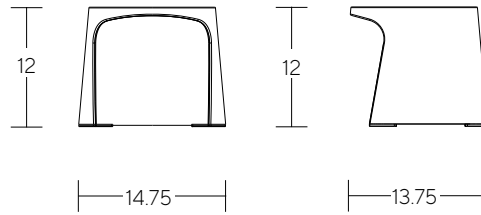

Polypropylene Shell / HFC-P-SH12

SPECIFICATIONS /

SHELL OPTIONS

Polypropylene - 8 standard colors [view here](#)

GLIDE OPTIONS

Standard (polypropylene)

SEAT HEIGHT OPTIONS

12"

14"

16"

17.5"

FEATURES

Vertical stacking up to 20 high on floor (10 recommended)

Built for high-abuse environments and has been tested for 500lbs+

SPECIFICATIONS /

Collection Page

Customer Care 800-859-7510 | www.fc.studio