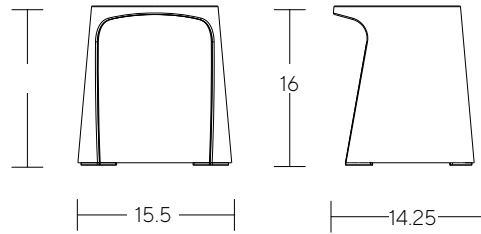

Polypropylene Shell / HFC-P-SH16