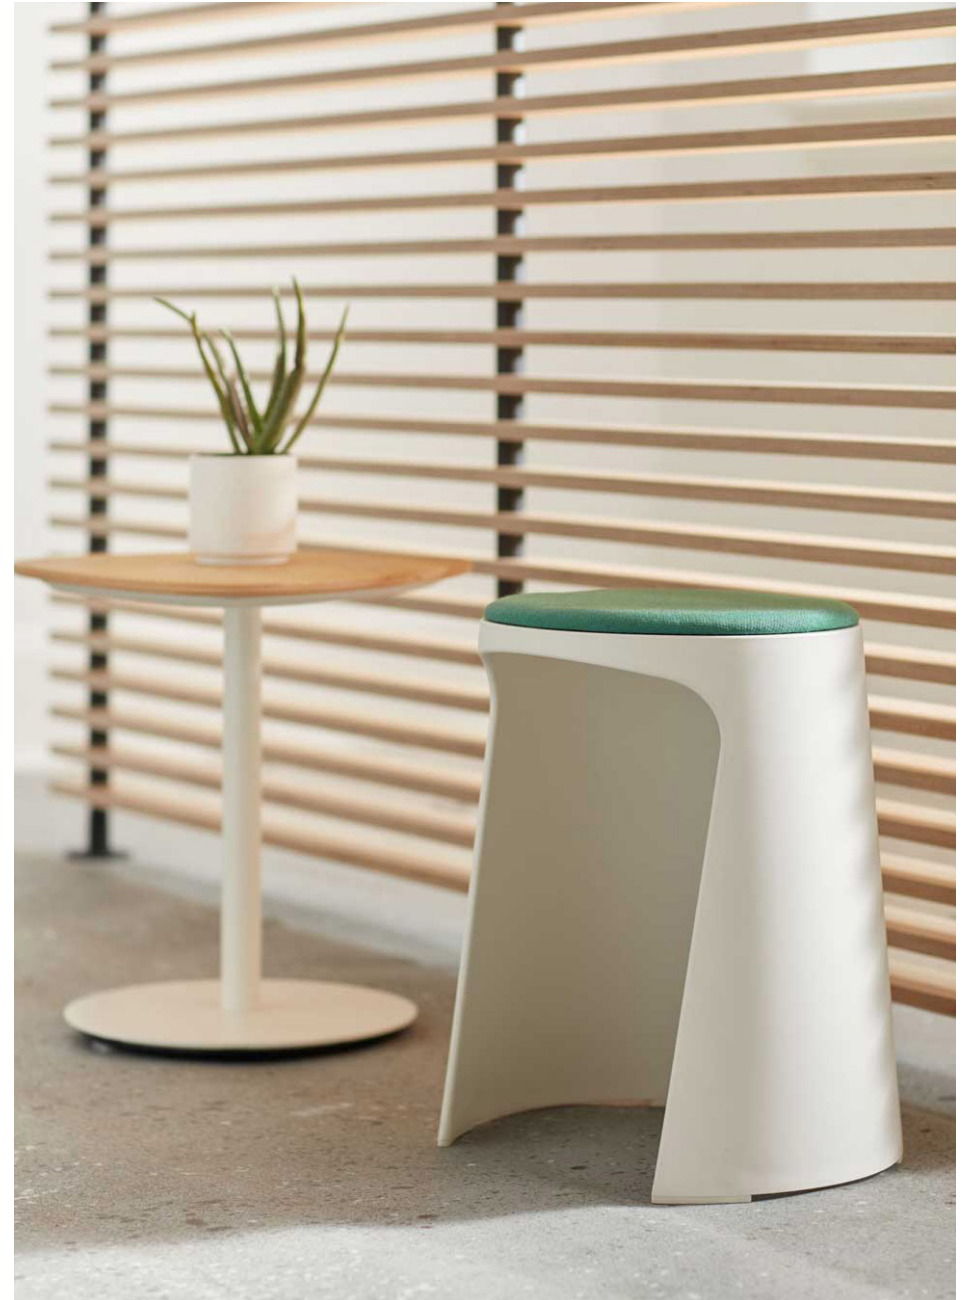

LELAND

Handy

Specifications & Finishes

January 2023

Polypropylene Shell / HYS

Polypropylene Shell, Upholstered Onlay / HYS-U

Polypropylene Shell, Wood Onlay / HYS-W

SPECIFICATIONS

Natural White Oak
Natural Walnut
Natural Maple - standard Leland finishes

Glide Options

Standard (polypropylene)

Features

Vertical stacking up to 20 high on floor (10 recommended)
Built for high-abuse environments and has been tested for 500lbs+