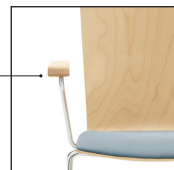

**MODEL**

Marquette Side Chair,  
Upholstered Seat, Sled Base (MQSU)

**SHELL STYLE**

Linear (L)

**BACK CUT OUT**

Grid (5)

**SHELL FINISH**

Natural (11)

**FRAME FINISH**

Chrome (C)

**UPHOLSTERY**

When applicable:  
Upholstery— Enter Leland textile code or COM/COL

**ARM CAP FINISH**

When applicable, enter  
Leland Color code

MARQUETTE STACKING SIDE CHAIR, SLED BASE  
Design: Leland Design Group