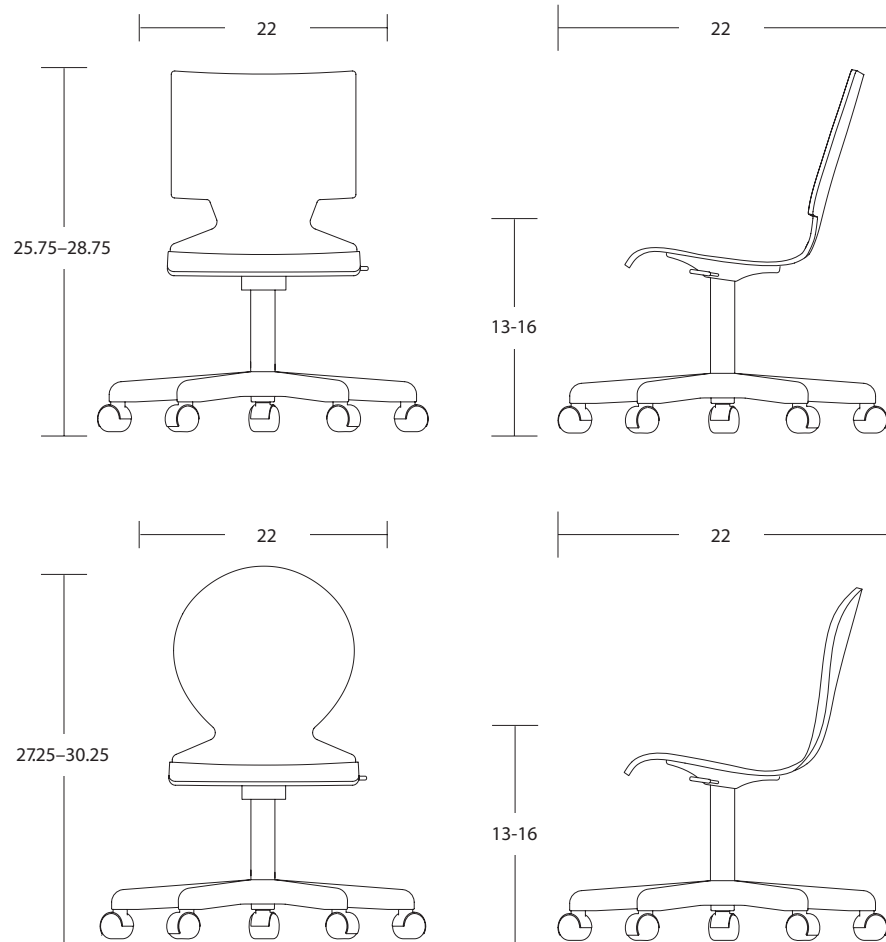

freshcoast collection

ZOON

MODEL / Task Base

SPECIFICATIONS /

VENEER OPTIONS

Leland Wood Finishes view transparent | view semi-transparent

SEAT PAD UPHOLSTERY OPTIONS [view here](#)

Camira
Carnegie
C.F. Stinson
Green Hides
Maharam
Unika Vaev
COM/COL

SHELL STYLE OPTIONS

Square Round

SHELL ART OPTIONS [view here](#)

Insects, spider (F044) is not available on round shells.

BASE OPTIONS [view here](#)

Black

[view collection page](#)

Customer Care 800-859-7510 | www.fc.studio