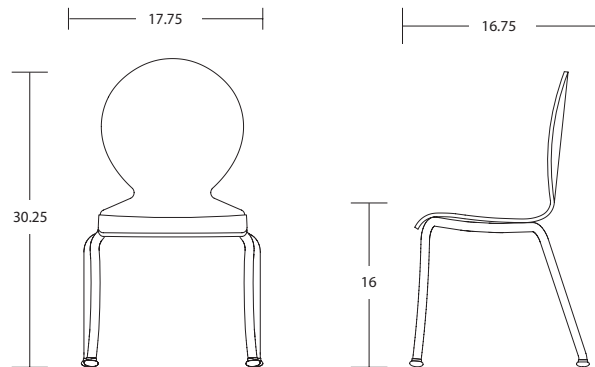

freshcoast collection

ZOON

MODEL / **Four Leg Base, Round Shell**

SPECIFICATIONS /

VENEER OPTIONS

Leland Wood Finishes [view transparent](#) | [view semi-transparent](#)

SEAT PAD UPHOLSTERY OPTIONS [view here](#)

Camira
Carnegie
C.F. Stinson
Green Hides
Maharam
Unika Vaev
COM/COL

SEAT HEIGHT OPTIONS

12"
14"
16"

SHELL ART OPTIONS [view here](#)

Insects, spider (F044) is not available on round shells.

BASE OPTIONS [view here](#)

Powder Coat Finishes

COLORED GLIDE OPTIONS [view here](#)

Red, Yellow, Blue, Grey, Black

[view collection page](#)

Customer Care 800-859-7510 | www.fc.studio